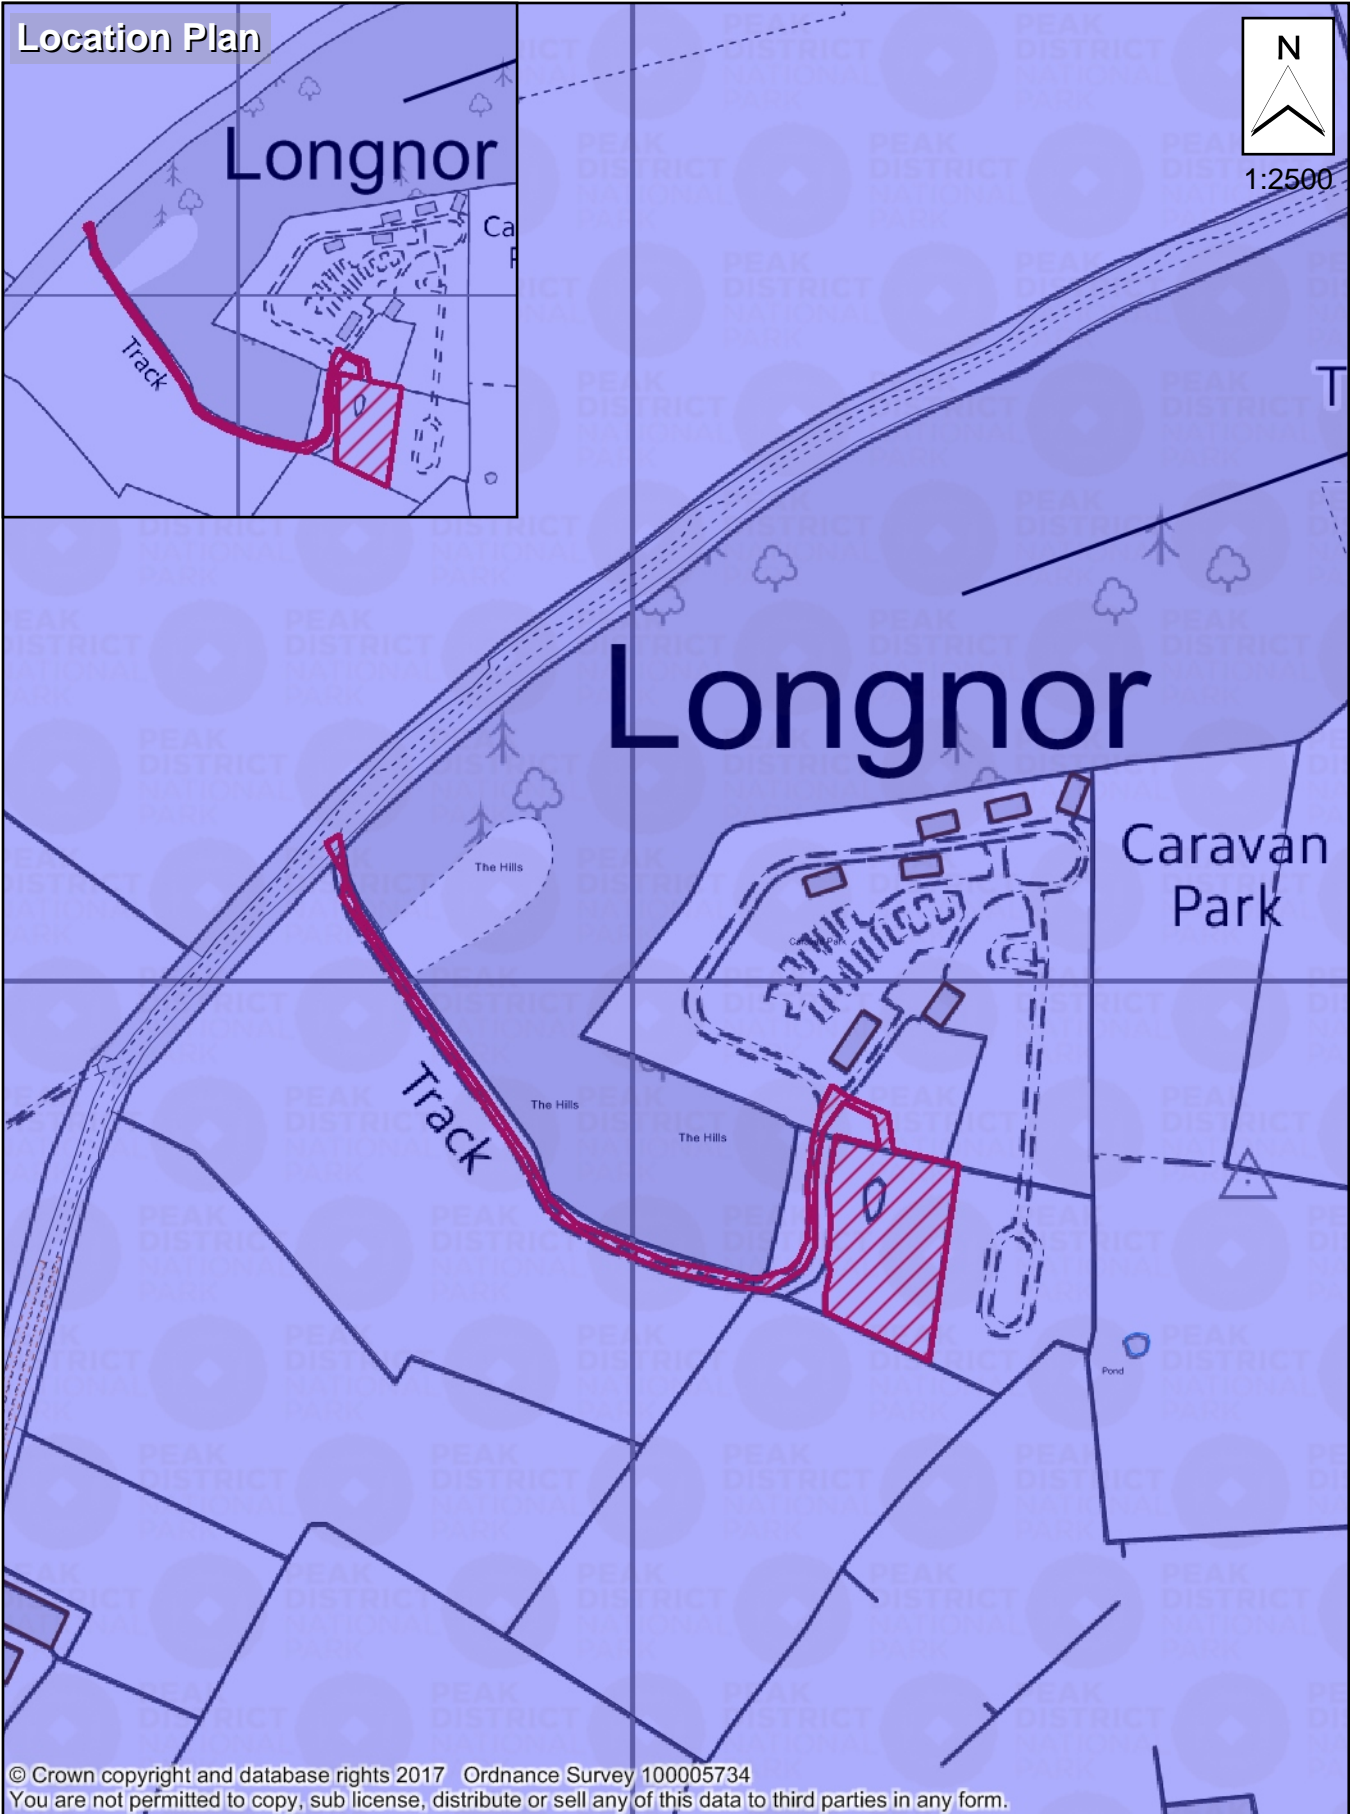

Location Plan

1:2500

© Crown copyright and database rights 2017 Ordnance Survey 100005734
 You are not permitted to copy, sub license, distribute or sell any of this data to third parties in any form.

Committee Date:	8th September	Title: Longnor Wood Holiday Park, Newtown, Longnor	 PEAK DISTRICT NATIONAL PARK
Item Number:	Item 7		
Application No:	NP/SM/0717/0699		
Grid Reference:	407103, 363993		